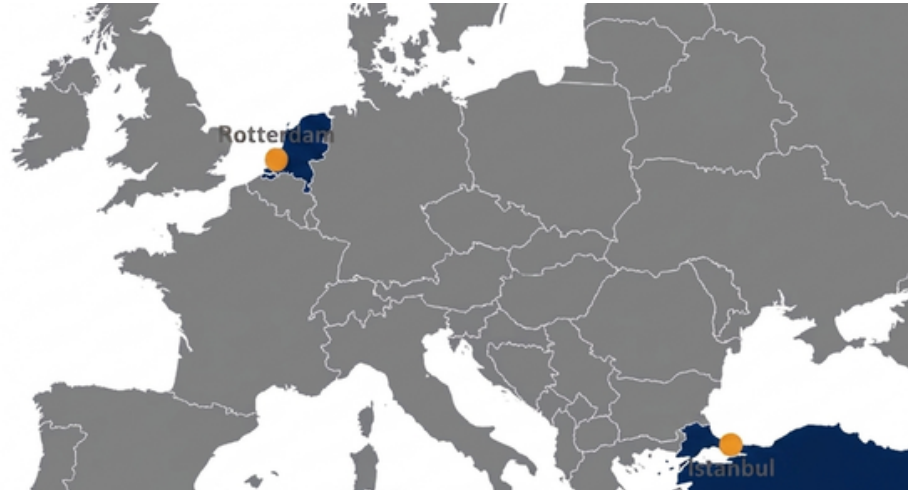

CORE CAPABILITIES