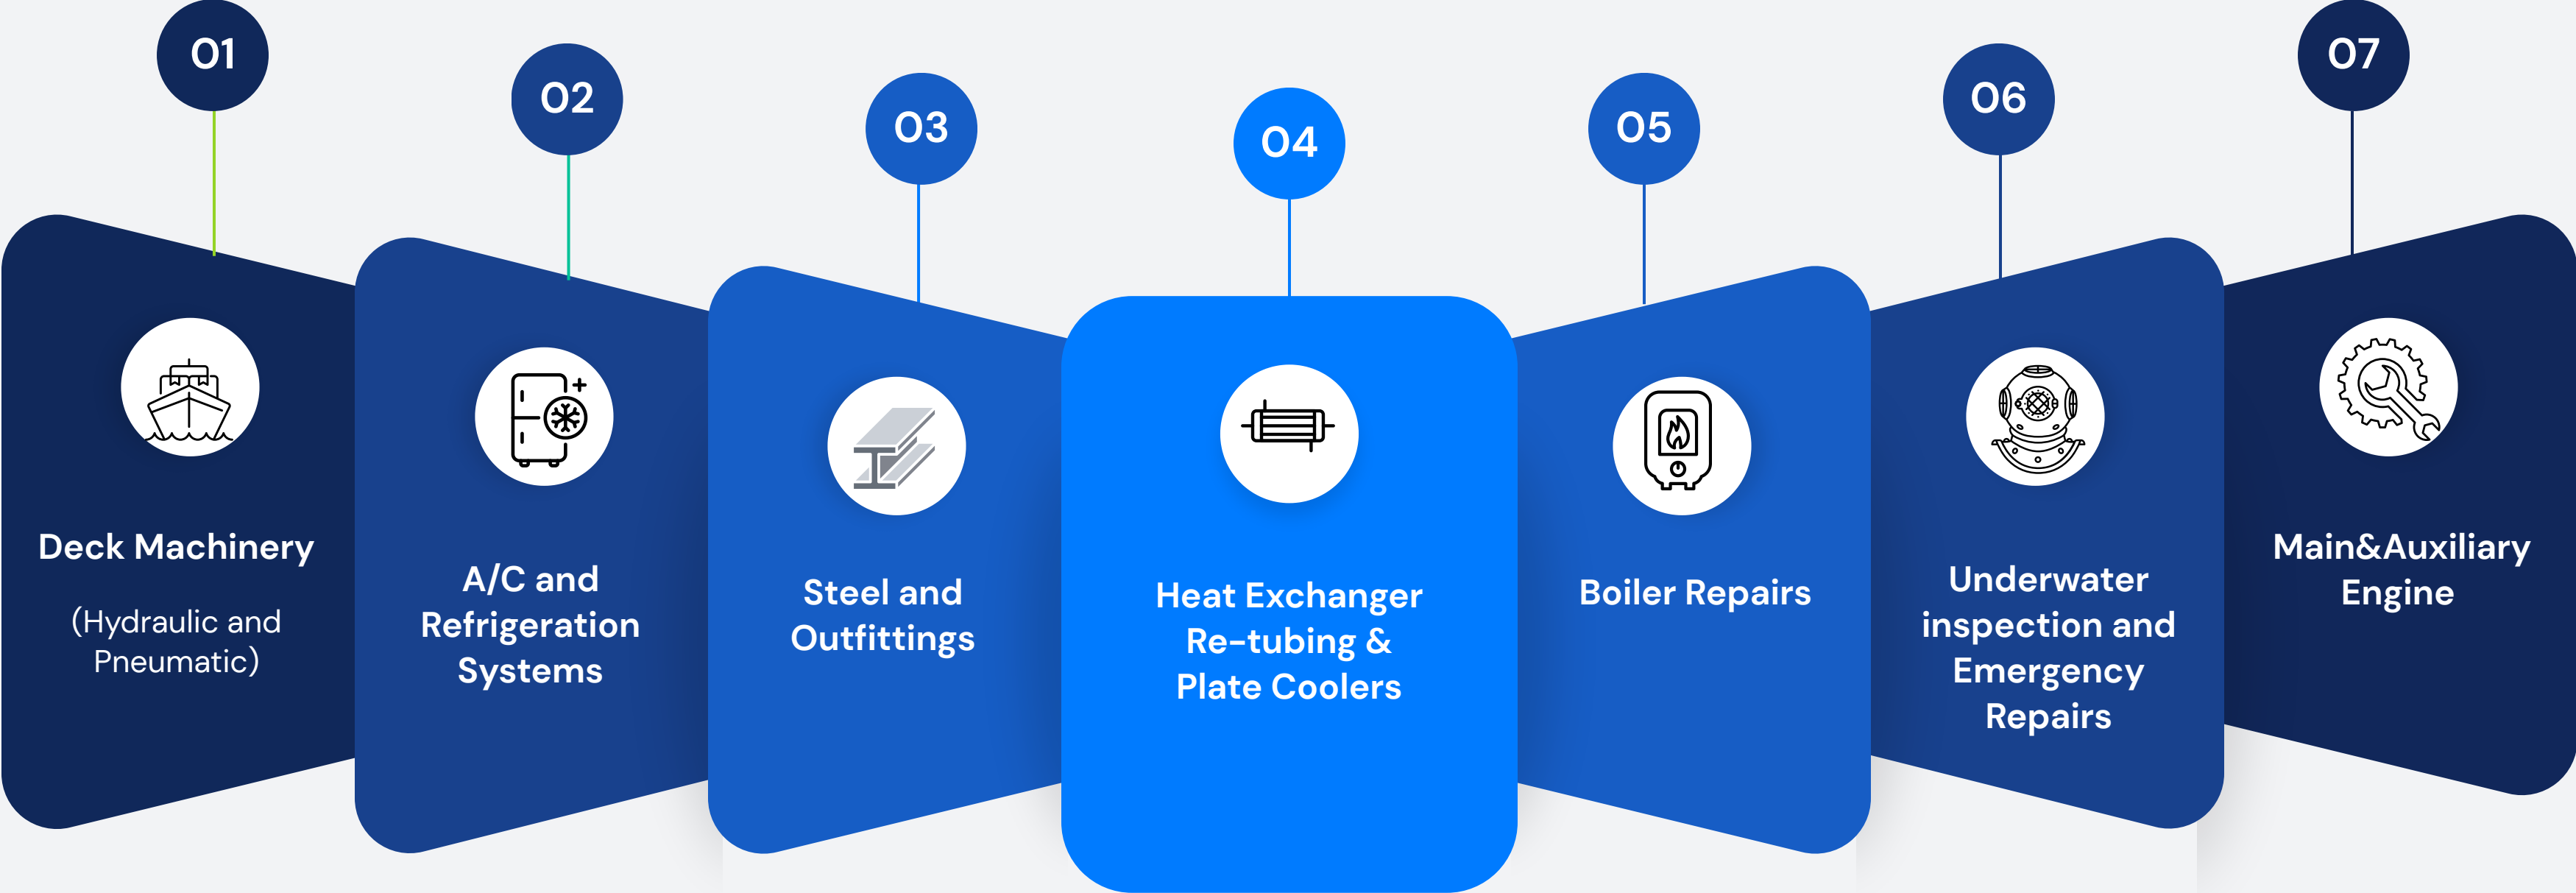

SHIP REPAIR